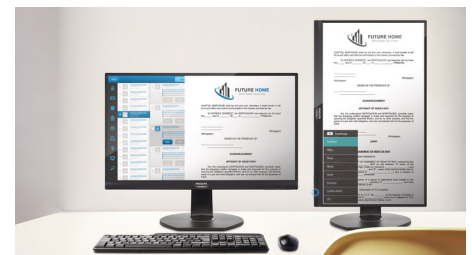

EasyRead mode

EasyRead mode for a paper-like reading experience

Built-in speakers

A pair of stereo speakers built into a display device. It can be visible front firing, or invisible down firing, top firing, rear firing, etc depending on model and design.

Designed for sustainability

Designed for sustainability, and reduced operating costs, this monitor meets environmental standards. Such as: ENERGY STAR, EPEAT, TCO Certified. For more information on certification, please visit: ENERGY STAR: <https://www.energystar.gov/> EPEAT: <https://www.epeat.net/> TCO Certified: <https://tcocertified.com/>