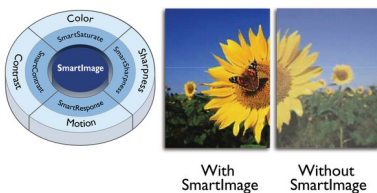

SmartImage

SmartImage is an exclusive leading edge Philips technology that analyzes the content displayed on your screen and gives you optimized display

performance. This user friendly interface allows you to select various modes like Office, Photo, Movie, Game, Economy etc., to fit the application in use. Based on the selection, SmartImage dynamically optimizes the contrast, color saturation and sharpness of images and videos for ultimate display performance. The Economy mode option offers you major power savings. All in real time with the press of a single button!